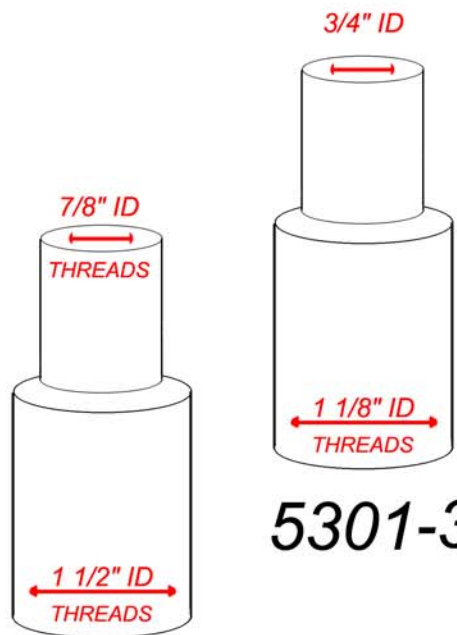

ALL 1 1/2" ID threaded ends use 1 1/2 "OD hose
 MOST connectors are available in RED, BLUE, & BLACK

5304-1

4950
 4960
 4921

1362

8600
 series

5304

5301-1

4920
 4932
 4932

HUTCHINS CONNECTOR SHEET

5862
4 ft 1 1/2" vac hose
5 ft plastic air hose
1355-3

5301-2

5861
4 ft 1 1/2" vac hose
5 ft plastic air hose
5304-1
1355-3

5301-3

5860
4 ft 1 1/2" vac hose
5 ft plastic air hose
5301-1
1355-3

5304-3

Red Airline Band 5302-2R
Blue Airline Band 5302-2B

3950
3960
3970
8970

5859
5 ft 3/4" vac hose
5 ft braided air hose
2 connectors

1355-3
1355-3L

all MO
models

5302-1
4 ft vac hose
5301-1

1345-2