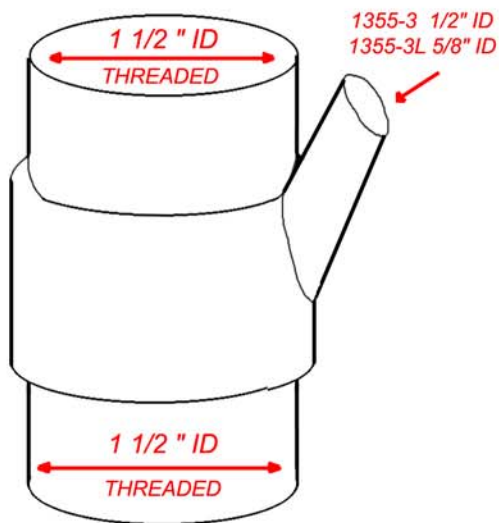

ALL 1 1/2" ID threaded ends use 1 1/2 "OD hose
 MOST connectors are available in RED, BLUE, & BLACK

5304-1

4950
 4960
 4921

1362

8600
 series

5304

5301-1

4920
 4932
 4932

HUTCHINS CONNECTOR SHEET

5862
4 ft 1 1/2" vac hose
5 ft plastic air hose
1355-3

5301-2

5861
4 ft 1 1/2" vac hose
5 ft plastic air hose
5304-1
1355-3

5301-3

5860
4 ft 1 1/2" vac hose
5 ft plastic air hose
5301-1
1355-3

5304-3

Red Airline Band 5302-2R
Blue Airline Band 5302-2B

3950
3960
3970
8970

5859
5 ft 3/4" vac hose
5 ft braided air hose
2 connectors

1355-3
1355-3L

all MO
models

5302-1
4 ft vac hose
5301-1

1345-2