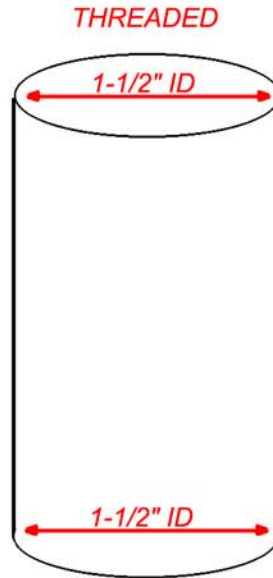

ALL 1 1/2" ID threaded ends use 1 1/2 "OD hose
 MOST connectors are available in RED, BLUE, & BLACK

5304-1

4950
 4960
 4921

1362

8600
 series

5304

5301-1

4920
 4932
 4932

HUTCHINS CONNECTOR SHEET

5862
4 ft 1 1/2" vac hose
5 ft plastic air hose
1355-3

5301-2

5861
4 ft 1 1/2" vac hose
5 ft plastic air hose
5304-1
1355-3

5301-3

5860
4 ft 1 1/2" vac hose
5 ft plastic air hose
5301-1
1355-3