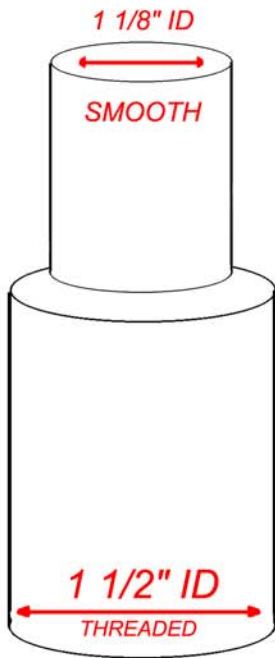

ALL 1 1/2" ID threaded ends use 1 1/2 "OD hose
 MOST connectors are available in RED, BLUE, & BLACK

5304-1

4950
 4960
 4921

1362

8600
 series

5304

5301-1

4920
 4932
 4932

HUTCHINS CONNECTOR SHEET

5862
4 ft 1 1/2" vac hose
5 ft plastic air hose
1355-3

5301-2

5861
4 ft 1 1/2" vac hose
5 ft plastic air hose
5304-1
1355-3

5301-3

5860
4 ft 1 1/2" vac hose
5 ft plastic air hose
5301-1
1355-3