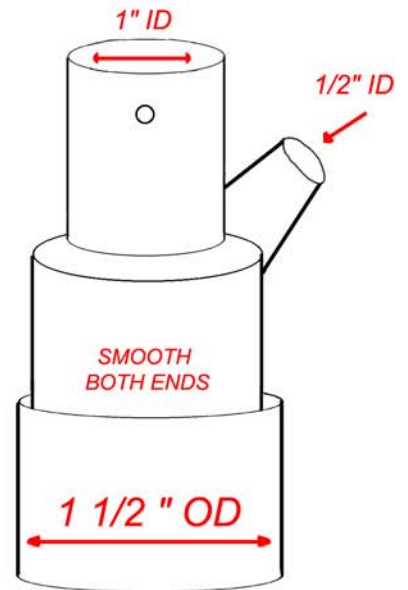

HUTCHINS CONNECTOR SHEET

5862
4 ft 1 1/2" vac hose
5 ft plastic air hose
1355-3

5301-2

5861
4 ft 1 1/2" vac hose
5 ft plastic air hose
5304-1
1355-3

5301-3

5860
4 ft 1 1/2" vac hose
5 ft plastic air hose
5301-1
1355-3

5304-3

Red Airline Band 5302-2R
Blue Airline Band 5302-2B

3950
3960
3970
8970

5859
5 ft 3/4" vac hose
5 ft braided air hose
2 connectors

1355-3
1355-3L

all MO
models

5302-1
4 ft vac hose
5301-1

1345-2