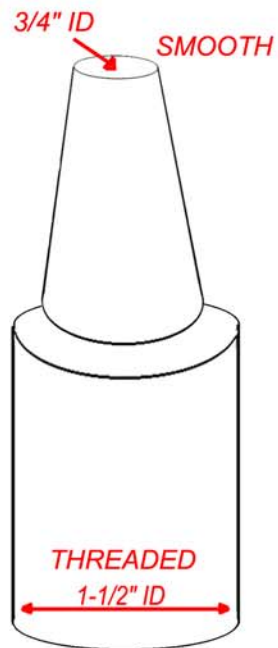

ALL 1 1/2" ID threaded ends use 1 1/2 "OD hose
 MOST connectors are available in RED, BLUE, & BLACK

5304-1

4950
 4960
 4921

1362

8600
 series

5304

5301-1

4920
 4932
 4932

HUTCHINS CONNECTOR SHEET

5862
4 ft 1 1/2" vac hose
5 ft plastic air hose
1355-3

5301-2

5861
4 ft 1 1/2" vac hose
5 ft plastic air hose
5304-1
1355-3

5301-3

5860
4 ft 1 1/2" vac hose
5 ft plastic air hose
5301-1
1355-3