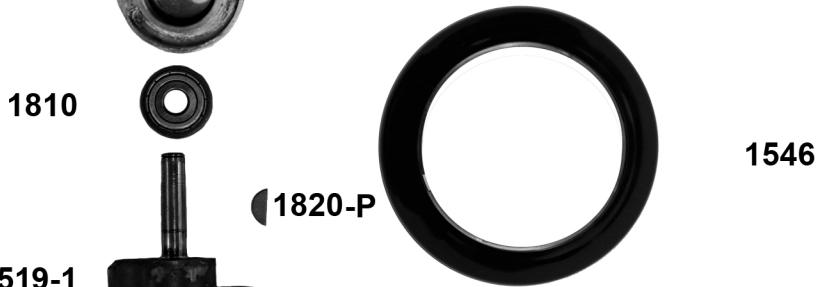

# PROFINISHER 620

## **Model 620 Replacement Parts**

<b>Part No</b>	<b>Description</b>
762	ProFinisher™ Vacuum, Low Profile 6" PSA Pad
800	Pad Wrench
1320	Hub Lock Ring
1320-1	Spindle Lock Ring
1321-CW	Bearing Plate Washer Only
1342-1	Bearing Spacer
1352-PNV	PR Vac Swivel Comp.
1515	Housing
1519	Crank & Drive Assembly (600 Series)
1520	Lock Ring
1521	Bearing Cup
1523S	Motor Vane Set (5)
1524	Rotor
1528	Cap
1529	Trigger
1530	Air Control Assembly
1541R	Red Air Inlet
1542	Bearing Shield
1544	Spindle
1546	6" Shroud
1552	Muffler
1712-1NS	Lower Spindle Bearing
1712-2NS	Upper Spindle Bearing
1810	Bearing
1810-1NS	Motor Bearing
1820P	Woodruff Key