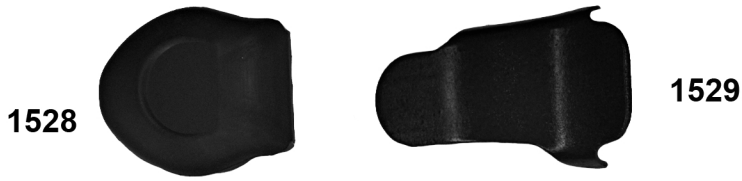

# PROFINISHER 620

## **Model 620 Replacement Parts**

<b>Part No</b>	<b>Description</b>
762	ProFinisher™ Vacuum, Low Profile 6" PSA Pad
800	Pad Wrench
1320	Hub Lock Ring
1320-1	Spindle Lock Ring
1321-CW	Bearing Plate Washer Only
1342-1	Bearing Spacer
1352-PNV	PR Vac Swivel Comp.
1515	Housing
1519	Crank & Drive Assembly (600 Series)
1520	Lock Ring
1521	Bearing Cup
1523S	Motor Vane Set (5)
1524	Rotor
1528	Cap
1529	Trigger
1530	Air Control Assembly
1541R	Red Air Inlet
1542	Bearing Shield
1544	Spindle
1546	6" Shroud
1552	Muffler
1712-1NS	Lower Spindle Bearing
1712-2NS	Upper Spindle Bearing
1810	Bearing
1810-1NS	Motor Bearing
1820P	Woodruff Key