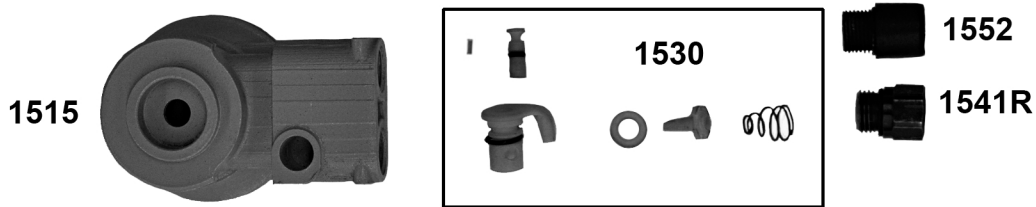

## **Model 620 Replacement Parts**

<b>Part No</b>	<b>Description</b>
762	ProFinisher™ Vacuum, Low Profile 6" PSA Pad
800	Pad Wrench
1320	Hub Lock Ring
1320-1	Spindle Lock Ring
1321-CW	Bearing Plate Washer Only
1342-1	Bearing Spacer
1352-PNV	PR Vac Swivel Comp.
1515	Housing
1519	Crank & Drive Assembly (600 Series)
1520	Lock Ring
1521	Bearing Cup
1523S	Motor Vane Set (5)
1524	Rotor
1528	Cap
1529	Trigger
1530	Air Control Assembly
1541R	Red Air Inlet
1542	Bearing Shield
1544	Spindle
1546	6" Shroud
1552	Muffler
1712-1NS	Lower Spindle Bearing
1712-2NS	Upper Spindle Bearing
1810	Bearing
1810-1NS	Motor Bearing
1820P	Woodruff Key