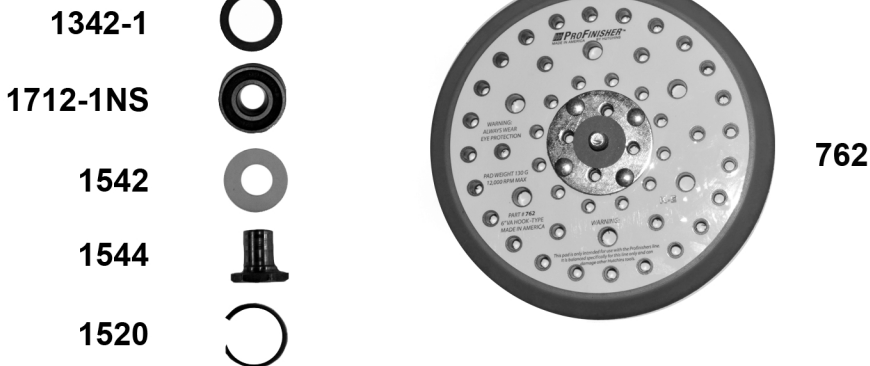

# PROFINISHER 620

## **Model 620 Replacement Parts**

<b>Part No</b>	<b>Description</b>
762	ProFinisher™ Vacuum, Low Profile 6" PSA Pad
800	Pad Wrench
1320	Hub Lock Ring
1320-1	Spindle Lock Ring
1321-CW	Bearing Plate Washer Only
1342-1	Bearing Spacer
1352-PNV	PR Vac Swivel Comp.
1515	Housing
1519	Crank & Drive Assembly (600 Series)
1520	Lock Ring
1521	Bearing Cup
1523S	Motor Vane Set (5)
1524	Rotor
1528	Cap
1529	Trigger
1530	Air Control Assembly
1541R	Red Air Inlet
1542	Bearing Shield
1544	Spindle
1546	6" Shroud
1552	Muffler
1712-1NS	Lower Spindle Bearing
1712-2NS	Upper Spindle Bearing
1810	Bearing
1810-1NS	Motor Bearing
1820P	Woodruff Key